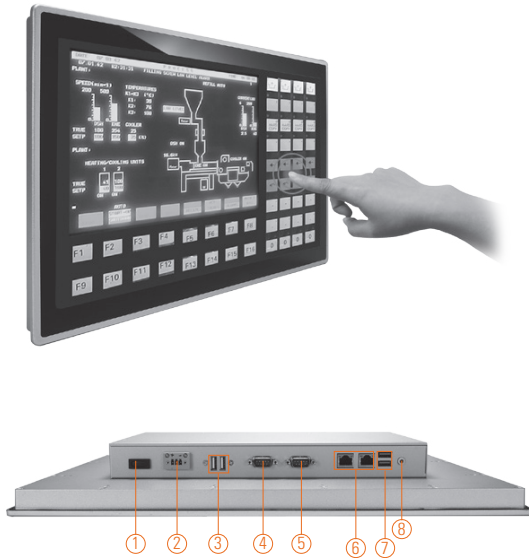

# GOT3187WL-834-PCT

18.5" WXGA TFT Multi-Touch Panel  
Computer with Intel® Celeron®  
Processor J1900 (0°C to +40°C)

NEW

- |                                      |                           |
|--------------------------------------|---------------------------|
| 1. Power switch                      | 7. USB 3.0 x 2            |
| 2. Terminal block for DC power input | 8. Audio (Line-out)       |
| 3. USB 2.0 x 2                       | 9. CFast™                 |
| 4. COM 1 (RS-232/422/485)            | 10. Backlight switch      |
| 5. COM 2 (RS-232/422/485)            | 11. Brightness adjustment |
| 6. Ethernet x 2                      |                           |

## Features

- 18.5" WXGA wide screen
- Multi-touch 18.5" projected capacitive
- Fanless design with Intel® Celeron® Processor J1900
- Supports 2.5" SATA HDD & CFast™ or mSATA
- Supports 3G, WLAN module & antennas (optional)
- Supports 2 Gigabit LANs, 2 USB 3.0, 2 USB 2.0 & 2 COM ports
- IP65 aluminum front bezel
- Supports panel mount and optional VESA arm/desktop stand/wall mount
- Supports wide temperature range of 0°C to +40°C
- Adjust RS-232/422/485 setting via BIOS

## Introduction

The GOT3187WL-834-PCT adopts an 18.5-inch WXGA LCD and supports Intel® Bay Trail-D processor. The Lite rugged industrial panel PC supports low power Intel® Celeron® processor J1900. It also provides two PCI Express Mini card slots for 3G, wireless network connectivity. This 18.5" multi-touch panel computer is suitable for transportation, heavy-duty industry, smart factory automation, and oil pipe monitoring systems.

### 18.5-inch WXGA LCD with Projected Capacitive Multi-touch

The 18.5" WXGA touch panel PC supports 250 nits brightness and can display contents in HD resolution. With projected capacitive multi-touch screen, users can operate the device more directly and friendly. The hardness of touch glass surface is up to 7h for anti-scratch purpose.