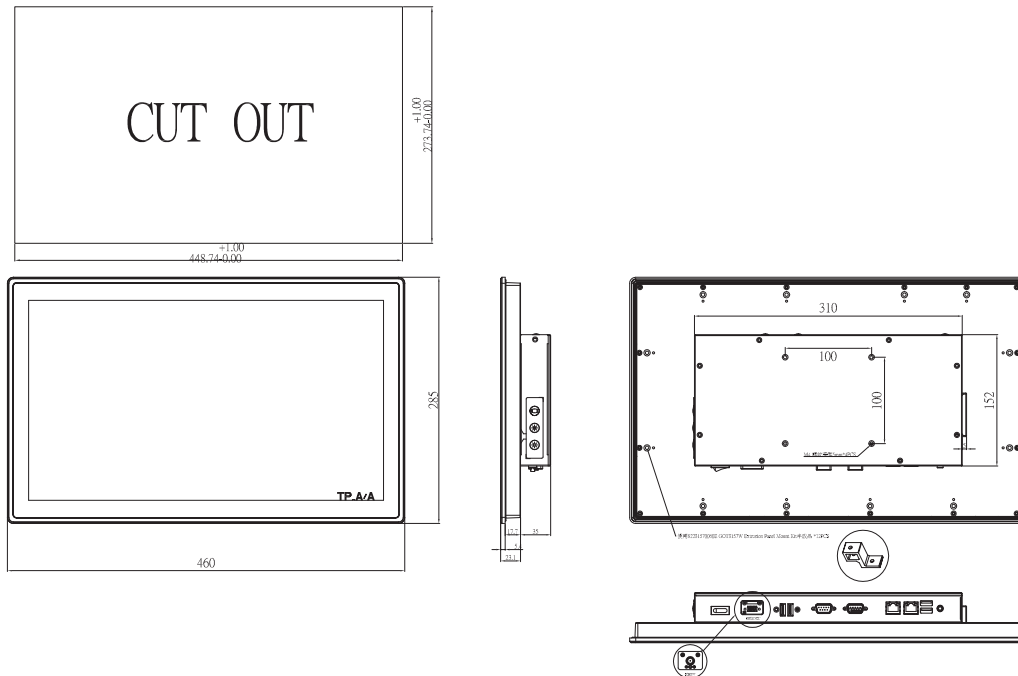

### WLAN Antenna Supported (optional)

The IP65-rated industrial panel PC, GOT3187WL-834-PCT, provides two PCI Express Mini card slots and WLAN antennas for 3G and wireless network connectivity.

## Specifications

I/O Connector	2 x RS-232/422/485 (COM 1/2) 1 x switch for power on/off (ATX) 1 x audio (Line-out) 2 x USB 3.0 2 x USB 2.0 2 x 10/100/1000 Mbps Ethernet
Expansion Interface	1 x Full-size PCI Express Mini Card with mSATA 1 x Full-size PCI Express Mini Card with SIM slot
Touchscreen	Projected capacitive multi-touch
Power Supply	1. DC version: 12-36VDC 2. AC version: 12VDC 60W adapter
Power Consumption	48W
Dimensions	460.8 mm (18.11") (W) x 58.5 mm (2.3") (D) x 285 mm (11.22") (H)
Packing Dimensions	600 mm (23.58") (W) x 195 mm (7.67") (D) x 500 mm (19.68") (H)
Weight (net/gross)	5.8 kg (12.8 lb)/8.2 kg (18.1 lb)
Environment	Operating temperature: 0°C ~ +40°C (+32°F ~ +104°F) Storage temperature: -20°C ~ +60°C (-4°F ~ +140°F) Relative humidity: 20% ~ 90% @ 40°C; non-condensing Operation vibration: 1 G, 10 ~ 500 Hz, random for CFast™
Certificate	CE

## Dimensions