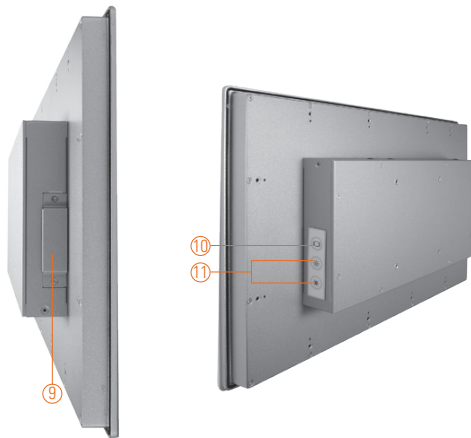

# GOT3187WL-834-PCT

18.5" WXGA TFT Multi-Touch Panel  
Computer with Intel® Celeron®  
Processor J1900 (0°C to +40°C)

NEW

- |                                      |                           |
|--------------------------------------|---------------------------|
| 1. Power switch                      | 7. USB 3.0 x 2            |
| 2. Terminal block for DC power input | 8. Audio (Line-out)       |
| 3. USB 2.0 x 2                       | 9. CFast™                 |
| 4. COM 1 (RS-232/422/485)            | 10. Backlight switch      |
| 5. COM 2 (RS-232/422/485)            | 11. Brightness adjustment |
| 6. Ethernet x 2                      |                           |

## Features

- 18.5" WXGA wide screen
- Multi-touch 18.5" projected capacitive
- Fanless design with Intel® Celeron® Processor J1900
- Supports 2.5" SATA HDD & CFast™ or mSATA
- Supports 3G, WLAN module & antennas (optional)
- Supports 2 Gigabit LANs, 2 USB 3.0, 2 USB 2.0 & 2 COM ports
- IP65 aluminum front bezel
- Supports panel mount and optional VESA arm/desktop stand/wall mount
- Supports wide temperature range of 0°C to +40°C
- Adjust RS-232/422/485 setting via BIOS

## Introduction

The GOT3187WL-834-PCT adopts an 18.5-inch WXGA LCD and supports Intel® Bay Trail-D processor. The Lite rugged industrial panel PC supports low power Intel® Celeron® processor J1900. It also provides two PCI Express Mini card slots for 3G, wireless network connectivity. This 18.5" multi-touch panel computer is suitable for transportation, heavy-duty industry, smart factory automation, and oil pipe monitoring systems.

### 18.5-inch WXGA LCD with Projected Capacitive Multi-touch

The 18.5" WXGA touch panel PC supports 250 nits brightness and can display contents in HD resolution. With projected capacitive multi-touch screen, users can operate the device more directly and friendly. The hardness of touch glass surface is up to 7h for anti-scratch purpose.